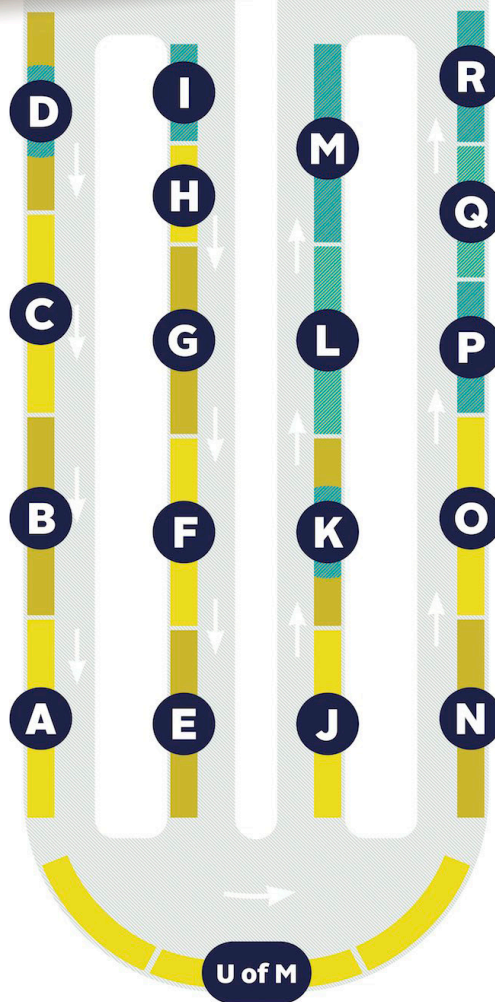

North Loop of
the Transit Hub

MINNESOTA
STATE FAIR

PARK & RIDE BUSES

FIND YOUR BUS HERE

LANE 1

- A - Employee Shuttle/
  North Vendor Shuttle
- B - Ford & South Vendor Shuttle
- C - Corpus Christi
- D - Dept of Education
  - Roseville Prof Center*

LANE 2

- E - Gloria Dei Lutheran Church
- F - Calvery Church WBT
- G - Bethel U / Anderson
- H - Gathering Place Assembly Trinity Lutheran Church
- I - Saint Paul College*

LANE 3

- J - North Heights Church
- K - Roseville Covenant Church
  - Cent. Methodist Church
  - Roseville Corporate Ramp*
- L - Waters Edge*
- M - Rosedale Towers*

LANE 4

- N - Wilder Foundation
- O - Presbyterian Church of the Way
  - Catholic United
- P - 35W & Co Rd C Ramp*
- Q - Health Partners*
- Children's Home Society*
- R - Broadway*