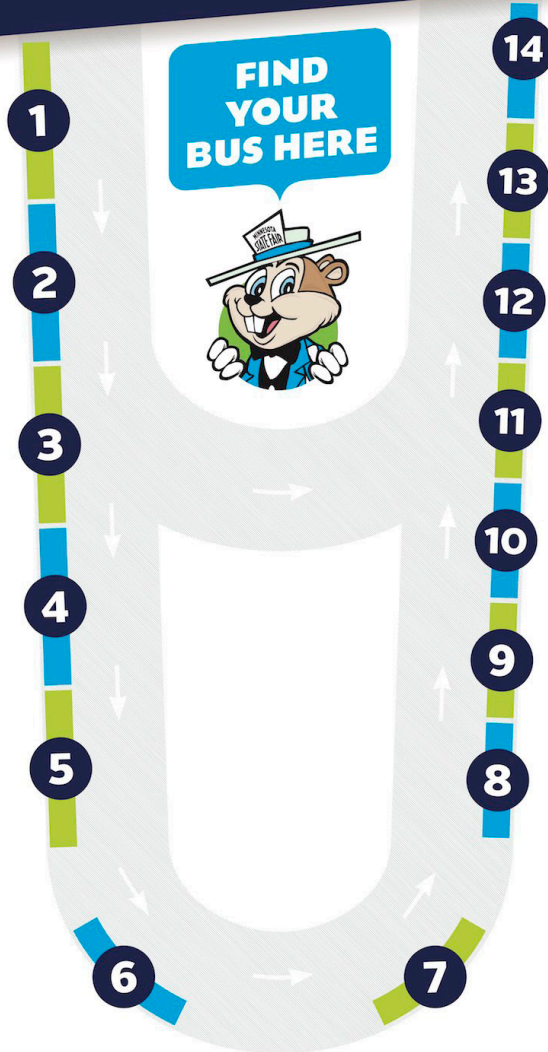

North Loop of
the Transit Hub

MINNESOTA
STATE FAIR

PARK & RIDE BUSES

FIND YOUR BUS HERE

LANE 1

- A - Employee Shuttle/
North Vendor Shuttle
- B - Ford & South Vendor Shuttle
- C - Corpus Christi
- D - Dept of Education
- Roseville Prof Center*

LANE 2

- E - Gloria Dei Lutheran Church
- F - Calvery Church WBT
- G - Bethel U / Anderson
- H - Gathering Place Assembly Trinity Lutheran Church
- I - Saint Paul College*

*Stops in BLUE denote Weekends
& Labor Day Only Lots

LANE 3

- J - North Heights Church
- K - Roseville Covenant Church
- Cent. Methodist Church
- Roseville Corporate Ramp*
- L - Waters Edge*
- M - Rosedale Towers*

LANE 4

- N - Wilder Foundation
- O - Presbyterian Church of the Way
- Catholic United
- P - 35W & Co Rd C Ramp*
- Q - Health Partners*
- Children's Home Society*
- R - Broadway*

EXPRESS BUSES

FIND
YOUR
BUS HERE

Gate 1
MVRTA
Gate 2
Southwest
Gate 3
Best Buy
Gate 4
Bloomington
Gate 5
Fridley
Maple Grove

Gate 6
Rt 960
Gate 7
Bottineau Blvd
Gate 8
Maplewood
Gate 9
Signal Hills
Gate 10
Cottage Grove