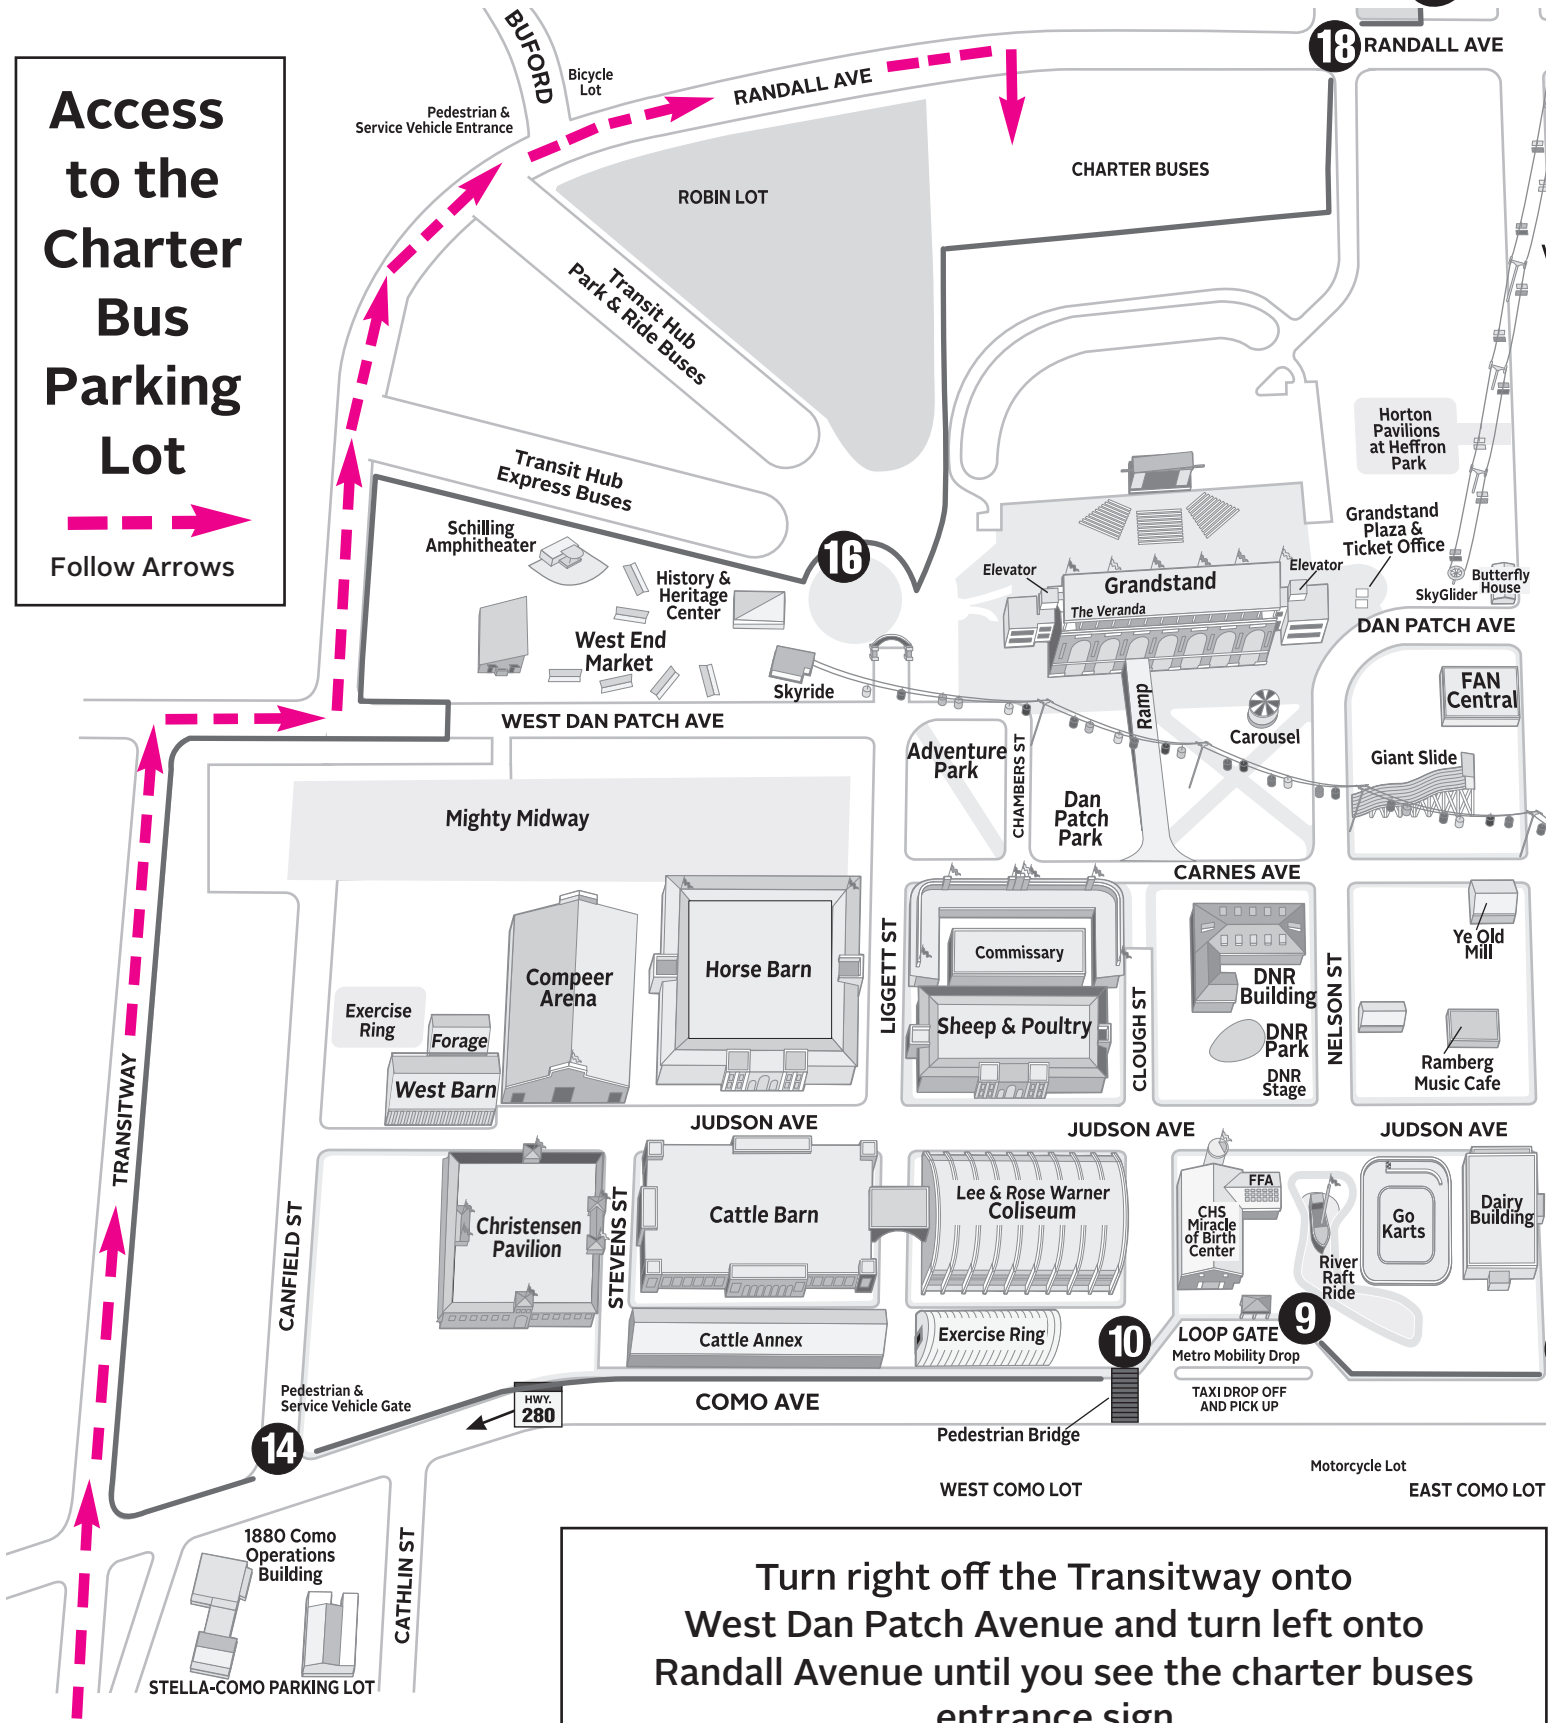

MINNESOTA STATE FAIR

Access to the Charter Bus Parking Lot

Follow Arrows

Turn right off the Transitway onto West Dan Patch Avenue and turn left onto Randall Avenue until you see the charter buses entrance sign.

Turn right into the parking lot and park as directed by the parking lot attendant.

Buses should enter the Transitway off of Energy Park Drive, just east of Highway 280. Buses will enter the fairgrounds at the Transitway entrance and will be directed to area north of the Grandstand. Fair guests will enter the fairgrounds through Gate #18 on Randall Avenue.