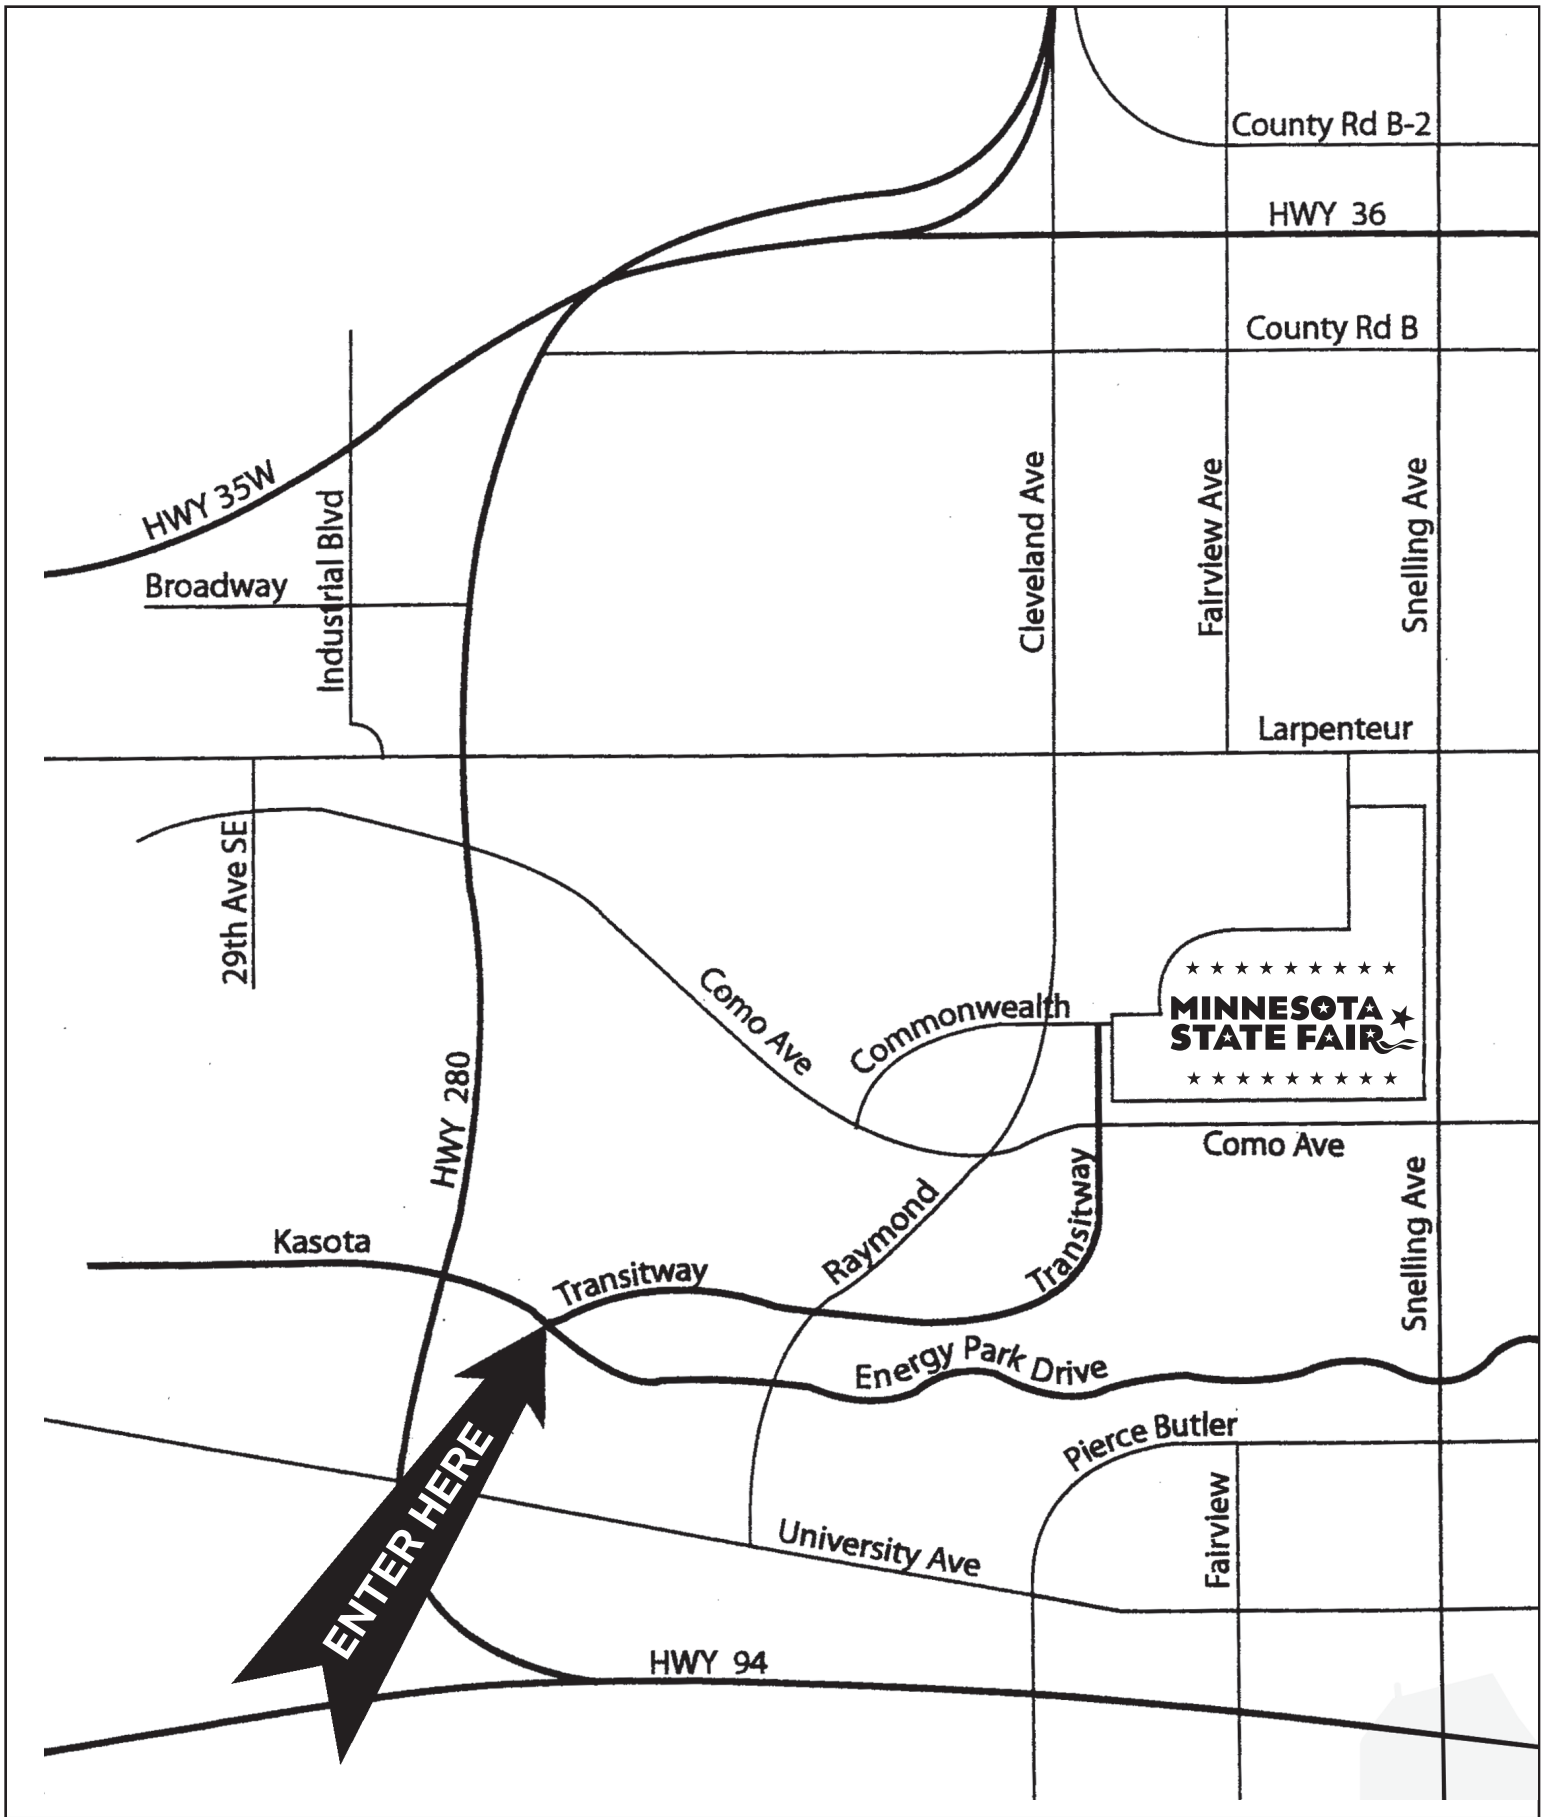

MINNESOTA STATE FAIR

Access to the Charter Bus Parking Lot

Follow Arrows

Turn right off the Transitway onto West Dan Patch Avenue and turn left onto Randall Avenue until you see the charter buses entrance sign.

Turn right into the parking lot and park as directed by the parking lot attendant.

Buses should enter the Transitway off of Energy Park Drive, just east of Highway 280. Buses will enter the fairgrounds at the Transitway entrance and will be directed to area north of the Grandstand. Fair guests will enter the fairgrounds through Gate #18 on Randall Avenue.