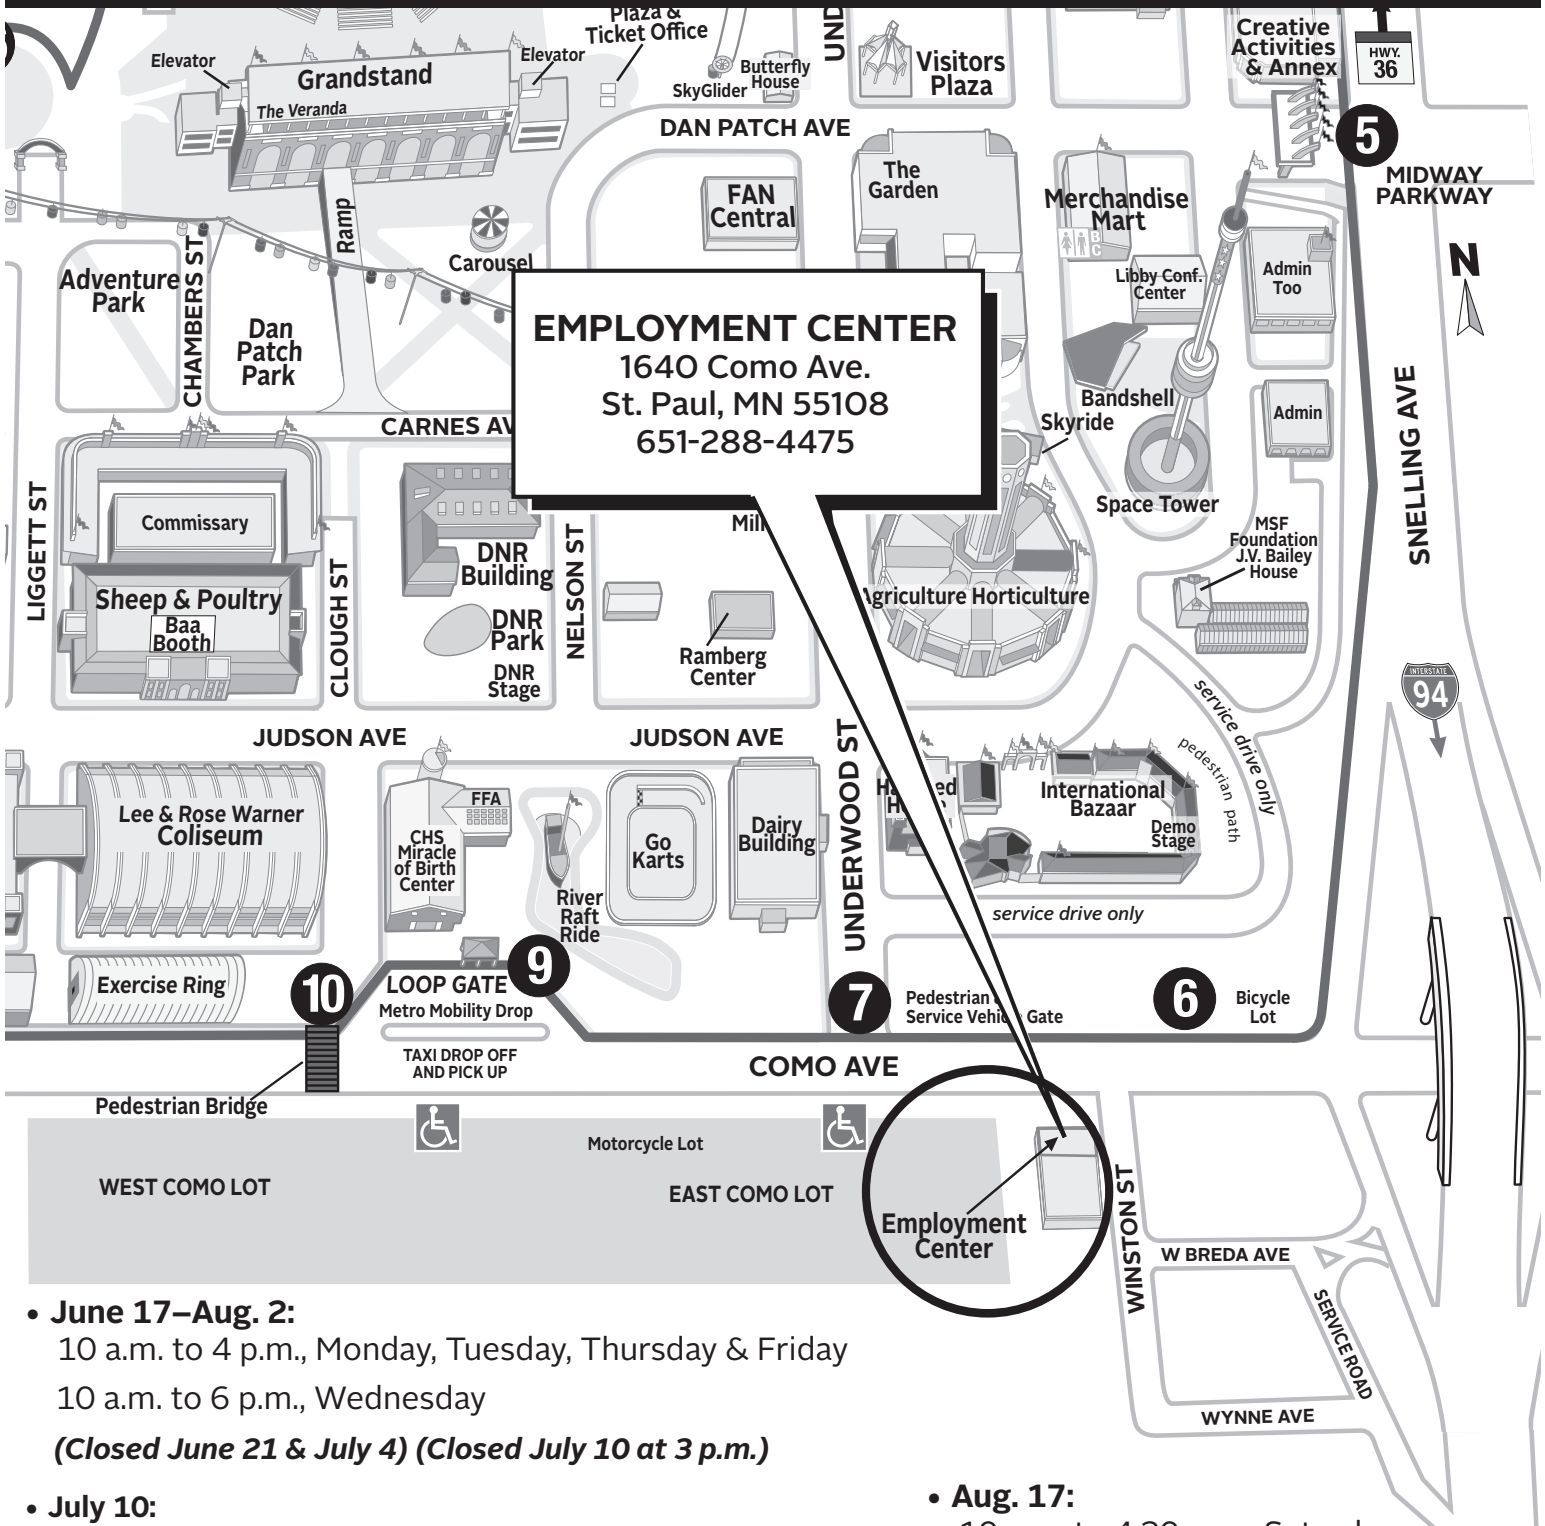

MINNESOTA STATE FAIR 2019

EMPLOYMENT CENTER • Hours of Operation

1640 Como Ave., St. Paul, MN 55108

EMPLOYMENT CENTER
 1640 Como Ave.
 St. Paul, MN 55108
 651-288-4475

- **June 17–Aug. 2:**
 10 a.m. to 4 p.m., Monday, Tuesday, Thursday & Friday
 10 a.m. to 6 p.m., Wednesday
(Closed June 21 & July 4) (Closed July 10 at 3 p.m.)
- **July 10:**
 Employment Center closes at 3 p.m.
JOB FAIR: 4 to 8 p.m. at the Progress Center
- **Aug. 5–16:**
 9 a.m. to 5 p.m., Monday, Tuesday, Thursday & Friday
 9 a.m. to 6 p.m., Wednesday

- **Aug. 17:**
 10 a.m. to 4:30 p.m., Saturday
- **Aug. 19–21:**
 9 a.m. to 6 p.m., Monday–Wednesday
- **Aug. 22–23:**
 8 a.m. to 5 p.m., Thursday & Friday