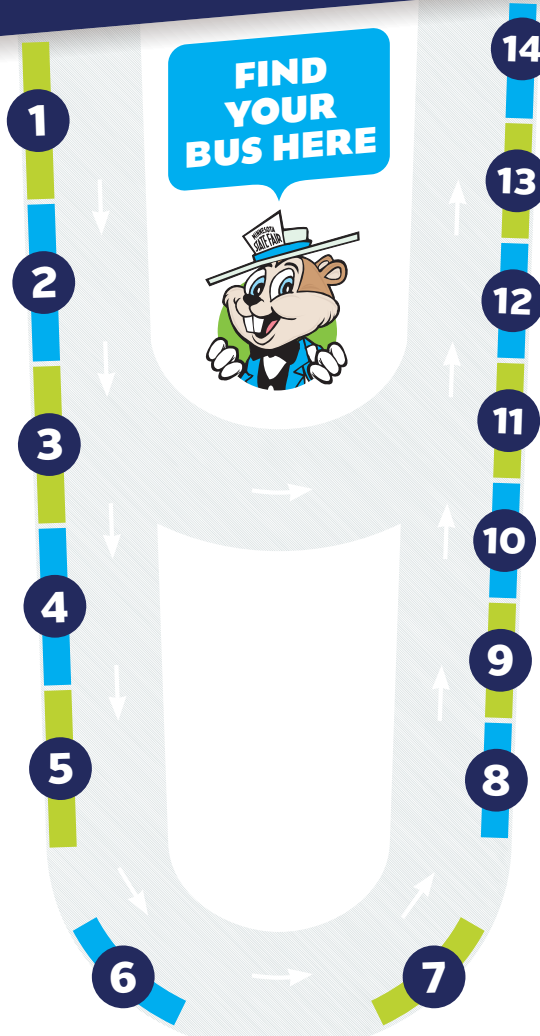

South Loop of  
the Transit Hub

MINNESOTA  
STATE FAIR

# EXPRESS BUSES

FIND  
YOUR  
BUS HERE

**Gate 1**  
MVTA  
**Gate 2**  
SouthWest  
**Gate 3**  
Bloomington  
Overflow  
**Gate 4**  
Bloomington  
**Gate 5**  
Maple Grove

**Gate 6**  
Rt 960  
**Gate 7**  
Bottineau  
**Gate 8**  
Maplewood  
**Gate 9**  
Signal Hills  
**Gate 10**  
Cottage Grove

**Gate 11**  
Newport  
**Gate 12**  
County Rd 73  
**Gate 13**  
Dunwoody  
**Gate 14**  
95th Ave

MINNESOTA  
STATE FAIR

# EXPRESS