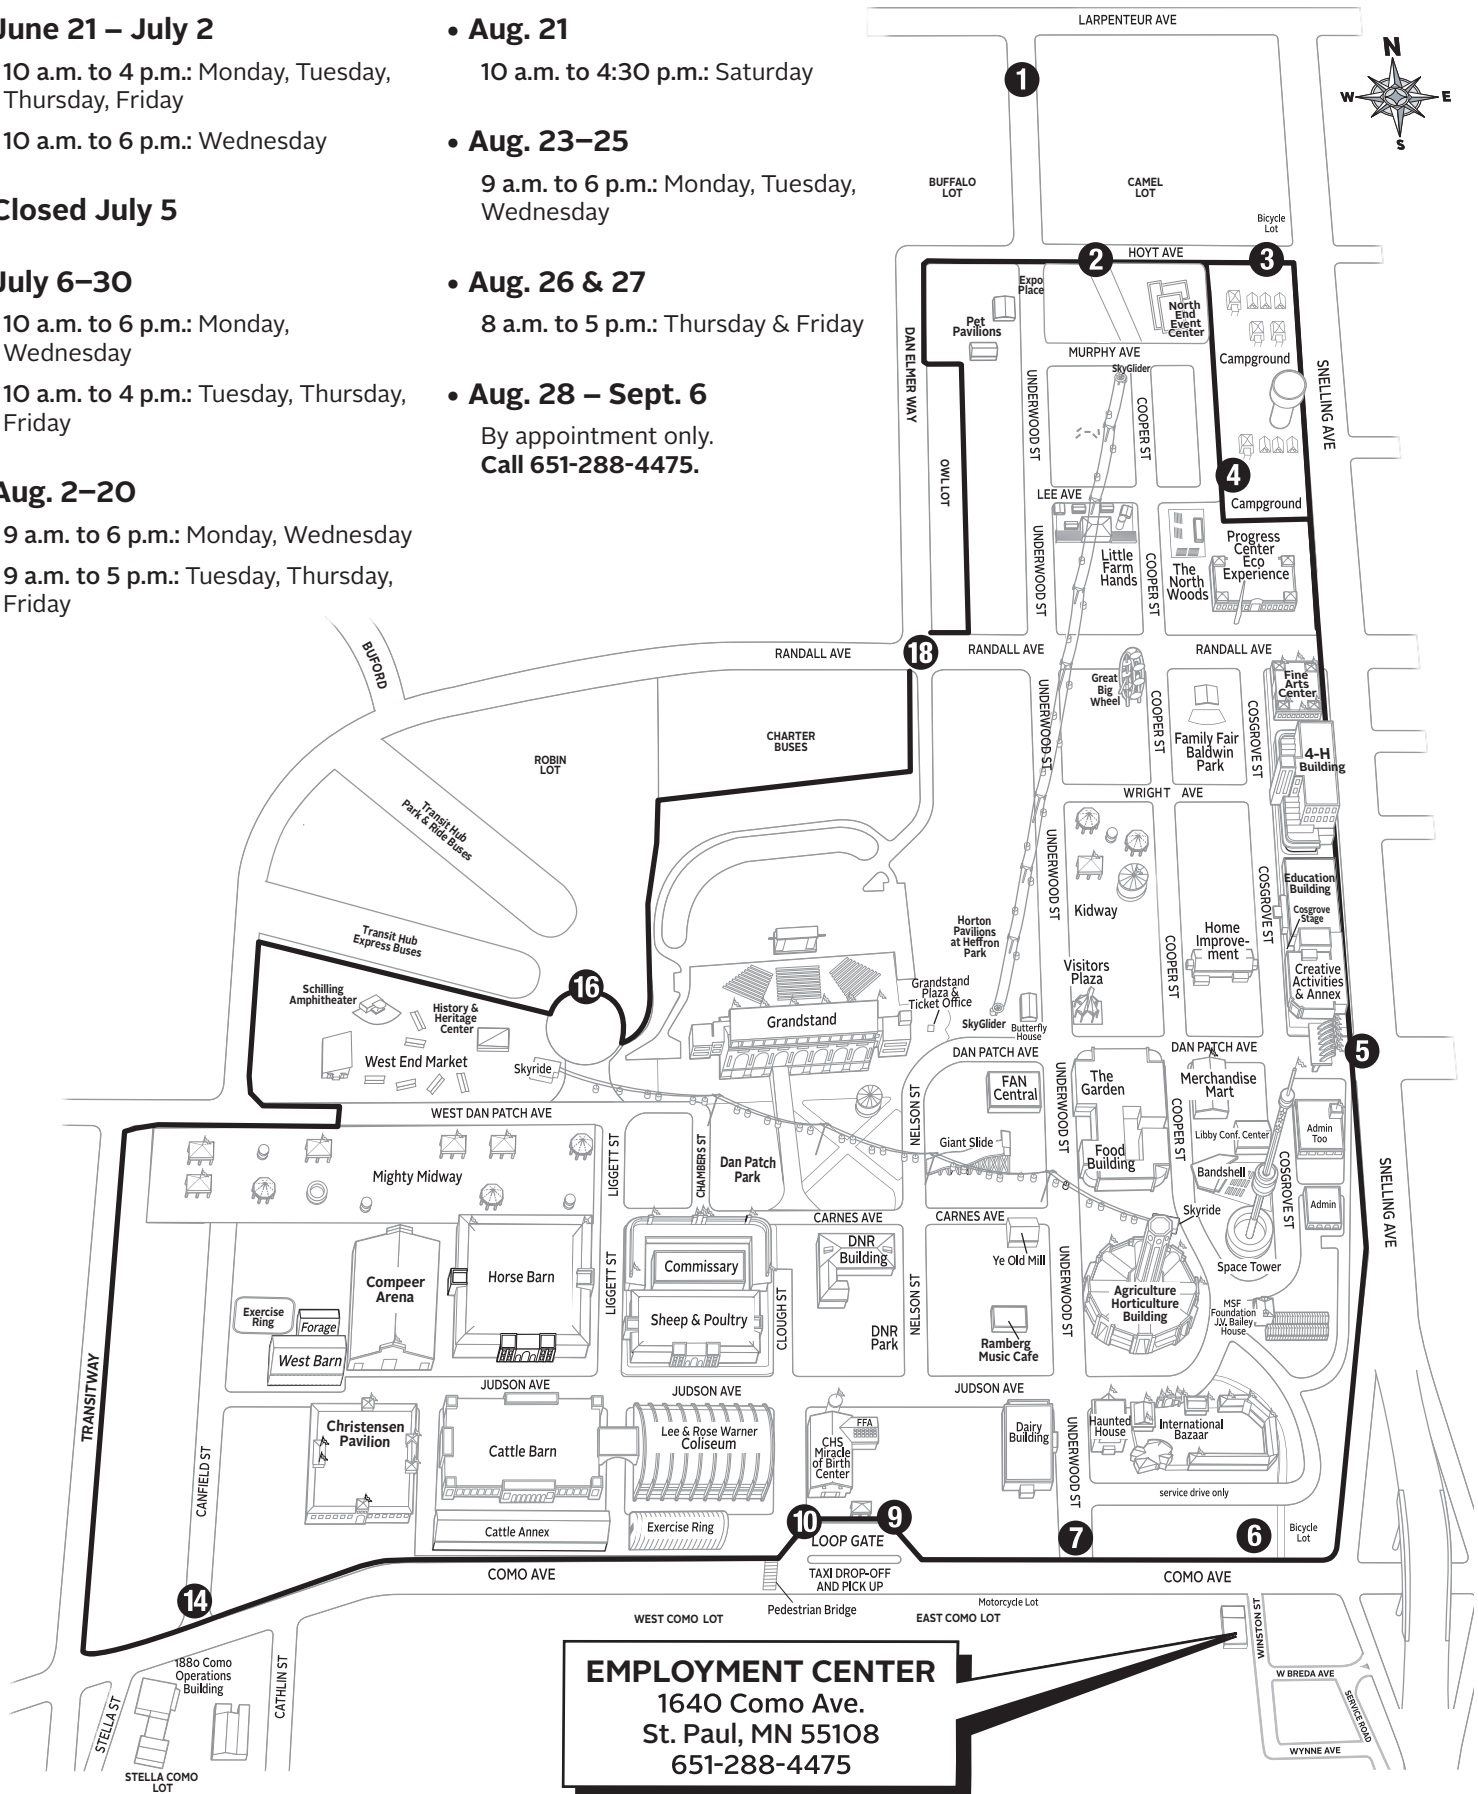

MINNESOTA STATE FAIR 2021

EMPLOYMENT CENTER • Hours of Operation

- **June 21 – July 2**

10 a.m. to 4 p.m.: Monday, Tuesday, Thursday, Friday

10 a.m. to 6 p.m.: Wednesday

- **Closed July 5**

- **July 6–30**

10 a.m. to 6 p.m.: Monday, Wednesday

10 a.m. to 4 p.m.: Tuesday, Thursday, Friday

- **Aug. 2–20**

9 a.m. to 6 p.m.: Monday, Wednesday

9 a.m. to 5 p.m.: Tuesday, Thursday, Friday

- **Aug. 21**

10 a.m. to 4:30 p.m.: Saturday

- **Aug. 23–25**

9 a.m. to 6 p.m.: Monday, Tuesday, Wednesday

- **Aug. 26 & 27**

8 a.m. to 5 p.m.: Thursday & Friday

- **Aug. 28 – Sept. 6**

By appointment only.
Call 651-288-4475.

EMPLOYMENT CENTER
1640 Como Ave.
St. Paul, MN 55108
651-288-4475