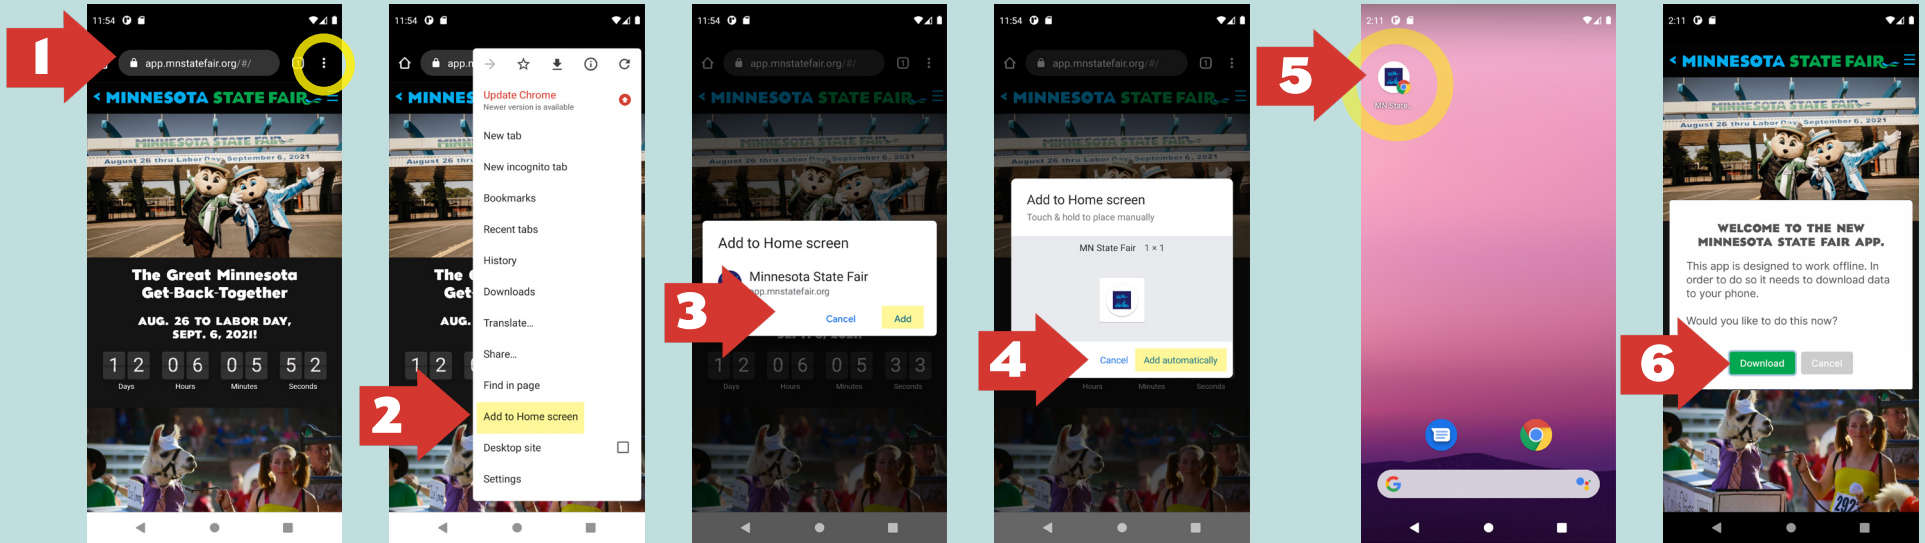

# 2021 MINNESOTA STATE FAIR APP

## Installing the app on your Android device

Visit [app.mnstatefair.org](http://app.mnstatefair.org) in your Chrome web browser to download our 2021 app. This app allows you to quickly search food, merchandise and the schedule even if you do not have a good cell or Wi-Fi connection while at the fairgrounds.

★ Tap on the three dots icon in the address bar.

★ Then tap “Add to Home Screen.”

★ To confirm, tap “Add.”

★ Tap “Add automatically” and it will be placed on your home screen.

★ Locate and tap the app’s icon on your home screen.

Protecting your privacy is important to us. Your current location information is only used for the maps portion of the app, to help you navigate the fairgrounds in live-time. All other features of the app will continue to work, even if you opt-out of sharing your location