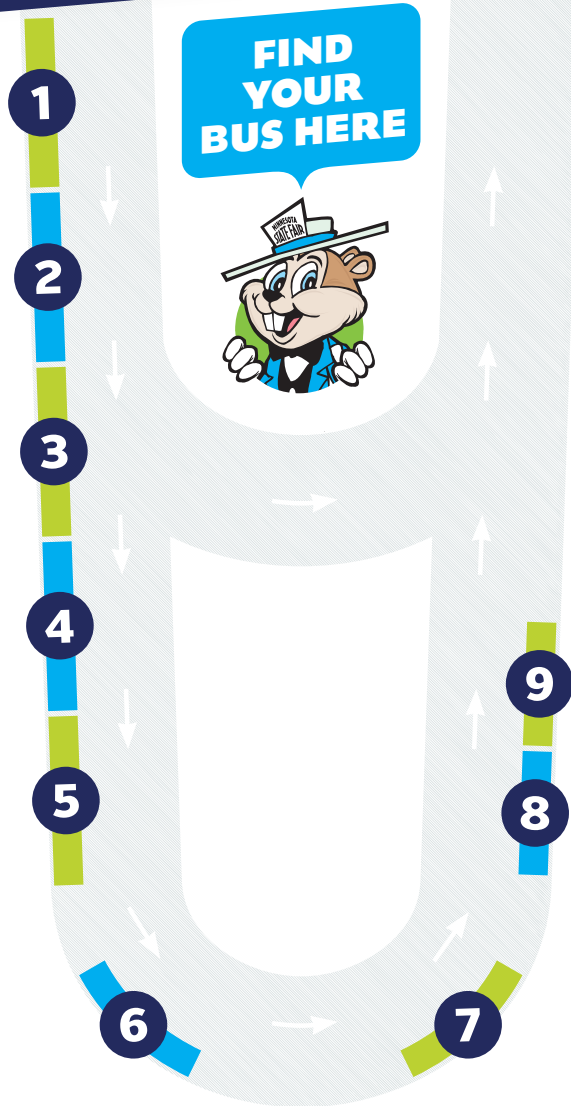

EXPRESS BUSES

Gate 1

MVTA

Gate 2

SouthWest

Gate 3

No assigned route

Gate 4

Bloomington

Drop off

Gate 5

Bloomington

Pick up

Gate 6

Rt 962 County Rd 73

Drop off

Gate 7

Rt 962 County Rd 73

Pick up

Gate 8

Rt 967 Cottage Grove

Drop off

Gate 9

Rt 967 Cottage Grove

Pick up