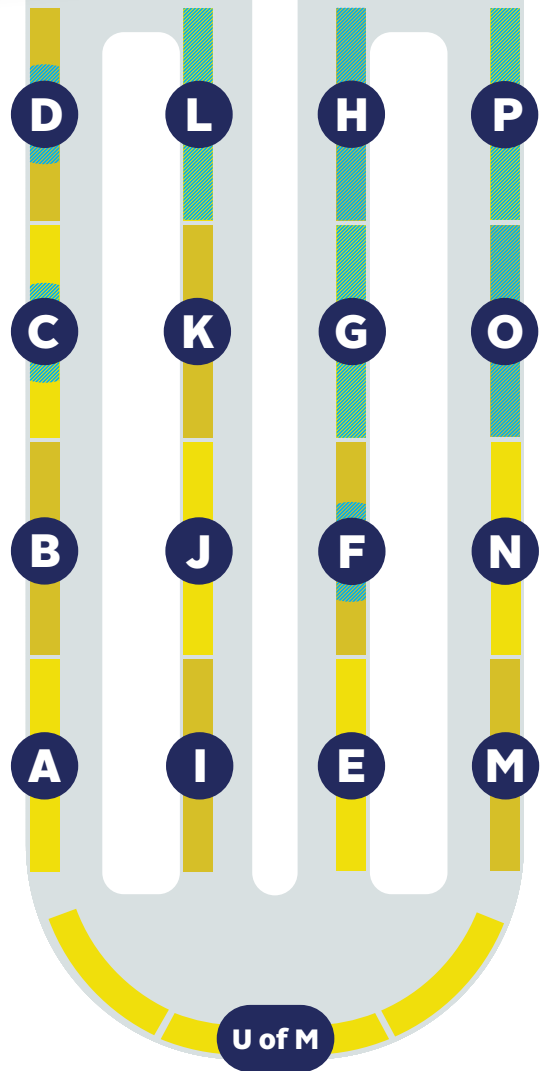

PARK & RIDE BUSES

FIND YOUR BUS HERE

LANE 1

A - MSF Employee Shuttle

B - Corpus Christi

C - Dept of Education

- Roseville Prof. Center*

D - 2955 Centre Point/35W Ramp*

LANE 2

I - Vendor Shuttle

J - Gloria Dei Lutheran

K - Calvary WBT

L - St. Paul College*

LANE 3

E - North Heights Lutheran

F - Cent. Methodist/Roseville

Covenant/Roseville Ramp*

G - Waters Edge*

H - Rosedale Towers*

LANE 4

M - Grace Lutheran

N - Presbyterian Church of the

Way/Catholic/United Financial

O - Health Partners/Children's

Home Society*

P - Broadway*