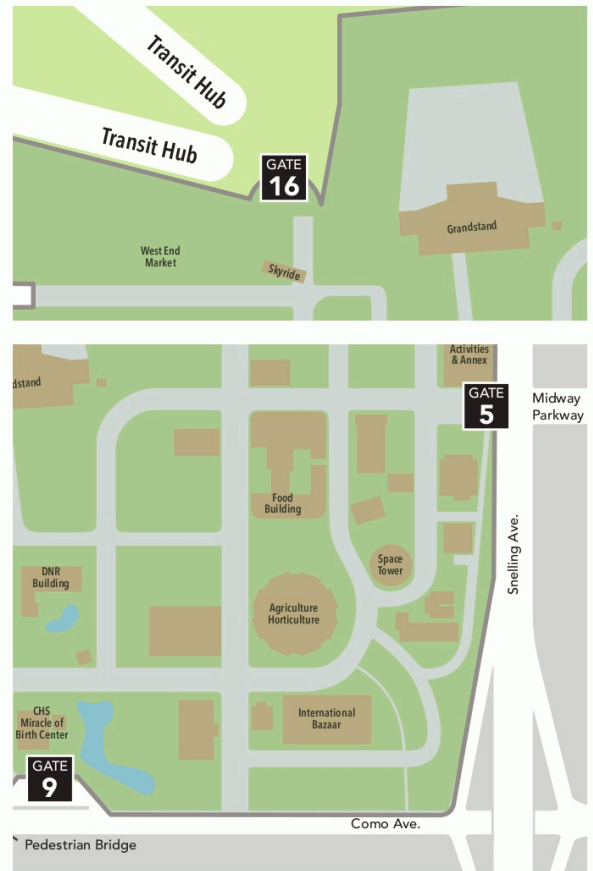

**PICK UP AND DROP OFF AT GATE 9**

- 16** Oscar Johnson Arena  
1039 De Courcy Cir., St. Paul, 55108  
North of Energy Park Dr., east of Snelling Ave.  
(Exclusively wheelchair accessible parking for persons with disabilities and their companions)

**EVERY DAY EXCEPT SATURDAYS**

**PICK UP AND DROP OFF AT TRANSIT HUB**

- 18** Centennial United Methodist Church  
1524 W. Co. Rd. C2 W., Roseville, 55113  
One block east of Snelling on Co. Rd. C2

**WEEKENDS & LABOR DAY, AUG. 27 - 28, SEPT. 3 - 5**

**PICK UP AND DROP OFF AT TRANSIT HUB**

- 19** Children's Home Society & Lutheran Social Service  
1605 Eustis St., St. Paul, 55108  
North of Como Ave. on Eustis

- 20 HealthPartners Como Clinic  
2500 Como Ave., St. Paul, 55108  
Southeast corner of Como Ave. & Hwy. 280
- 21 I-35W & Co. Rd. C Park & Ride Ramp  
2000 Iona Ln., Roseville, 55113  
Parking ramp east of I-35W at Co. Rd. C & Cleveland Ave.
- 22 Rosedale Corporate Center/Roseville Ramp  
2700 Snelling Ave. N., Roseville, 55113  
East of Snelling Ave. and north of Co. Rd. C
- 23 Rosedale Towers  
1700 Hwy. 36 W., Roseville, 55113  
North of Co. Rd. B, west of Snelling
- 24 Saint Paul College  
235 Marshall Ave., St. Paul, 55102. South of I-94 on Marion St.
- 25 Waters Edge  
1500 Co. Rd. B2 W., Roseville, 55113  
On Co. Rd. B2, east of Snelling Ave.

**PICK UP AND DROP OFF AT GATE 5**

- 26 Bandana Square  
1021 Bandana Blvd., St. Paul, 55108  
North side of Energy Park Dr., east of Snelling Ave.  
(Bike racks available at parking lots.)
- 27 ETC  
1450 Energy Park Dr., St. Paul, 55108. South of Energy Park Dr., east of Snelling Ave.
- 28 Roseville Area High School  
1240 County Road B2 West, Roseville, MN 55113