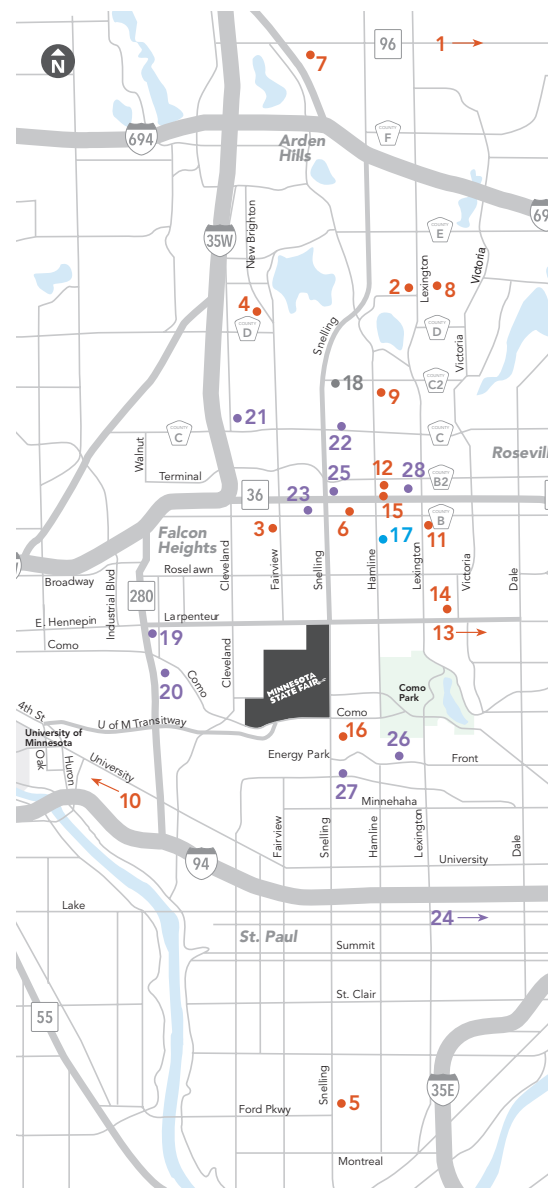

(Park & Ride Bus Service, continued on next page)