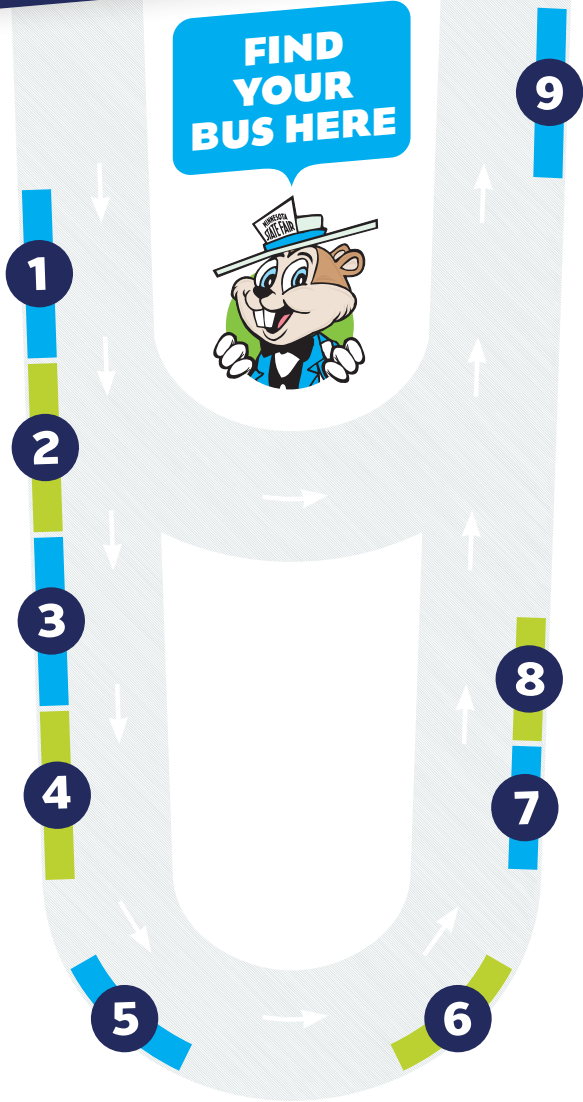

EXPRESS BUSES

FIND YOUR BUS HERE

Gate 1
SouthWest
Gate 2
No assigned route
Gate 3
Bloomington
Drop off
Gate 4
Bloomington
Pick up

Gate 5
Rt 962 County Rd 73
Drop off
Gate 6
Rt 962 County Rd 73
Pick up
Gate 7
Rt 967 Cottage Grove
Drop off

Gate 8
Rt 967 Cottage Grove
Pick up
Gate 9
MVTA