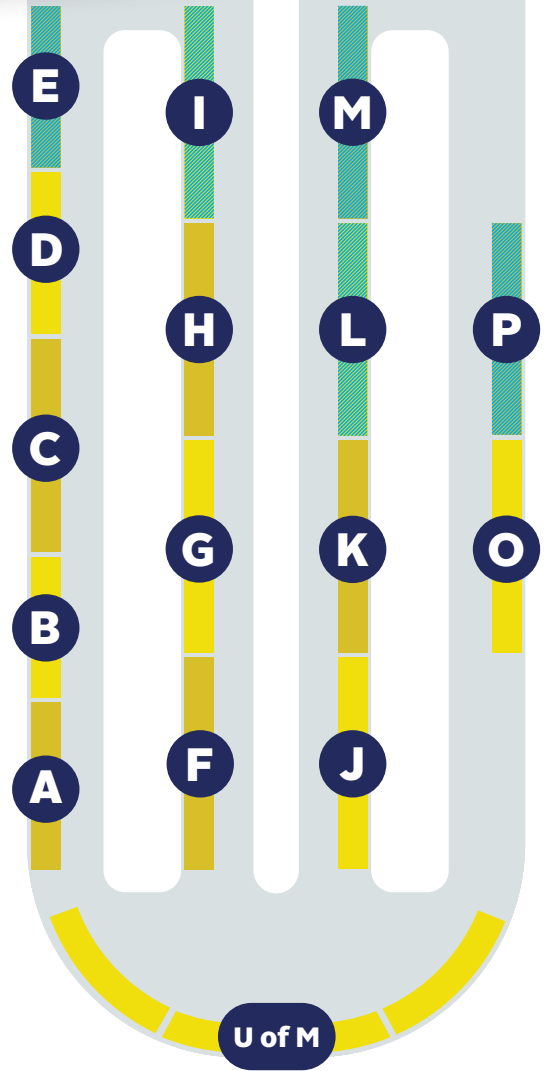

PARK & RIDE BUSES

FIND YOUR BUS HERE

LANE 1
A - MSF Employee Shuttle
B - Corpus Christi
C - MOP Minnesota Office Plaza /
Roseville Prof. Center
D - Gathering Place
E - 35W Ramp*

LANE 2
F - Vendor Shuttle
G - Gloria Dei Lutheran
H - Cavalry WBT
I - St. Paul College*

LANE 3
J - North Heights Lutheran
K - Cent. Methodist/Roseville
Covenant/Roseville Corporate
Center (RCC)
L - Waters Edge*
M - Rosedale Towers*

LANE 4
O - Presbyterian Church of the
Way/Catholic United Financial
P - Health Partners/Children's
Home Society*