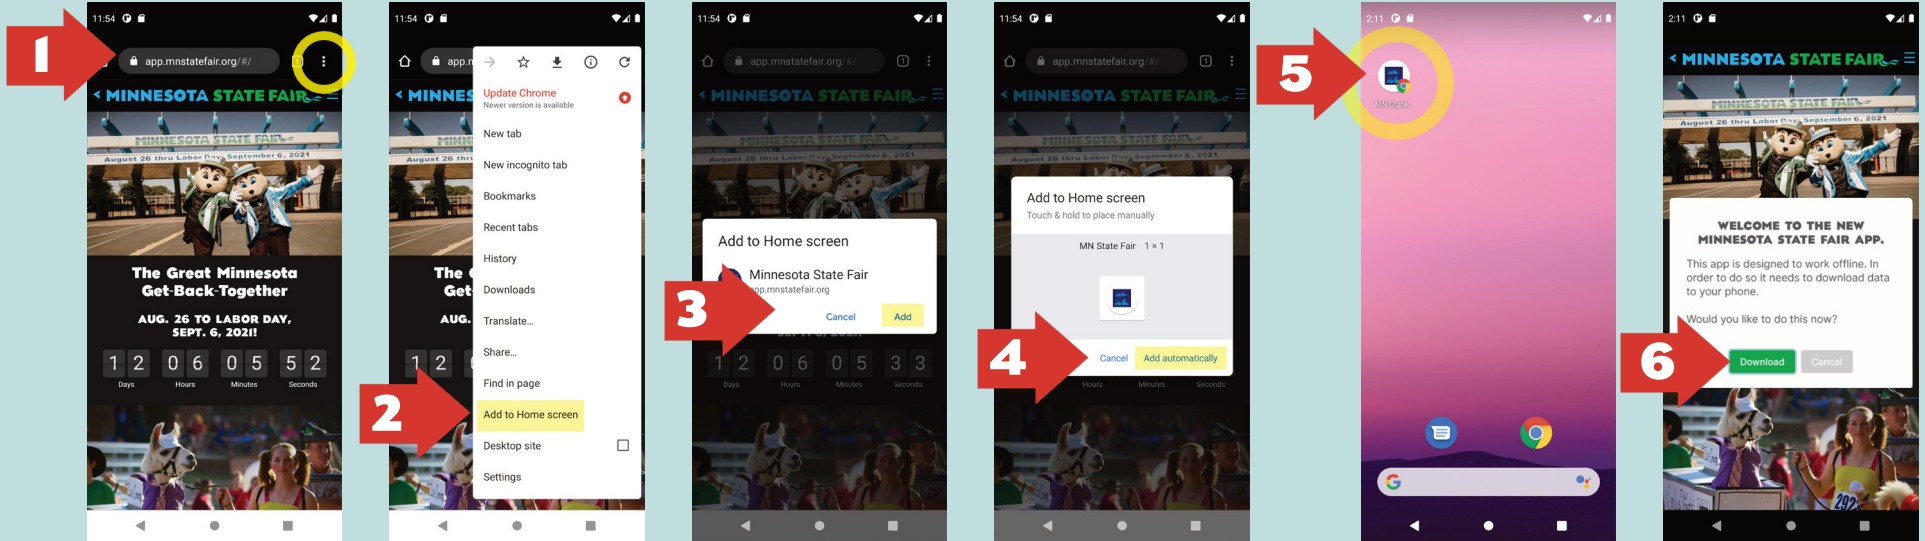

MINNESOTA STATE FAIR APP

Installing the app on your Android device

Visit app.mnstatefair.org in your Chrome web browser to download our 2021 app. This app allows you to quickly search food, merchandise and the schedule even if you do not have a good cell or Wi-Fi connection while at the fairgrounds.

★ Tap on the three dots icon in the address bar.

★ Then tap “Add to Home Screen.”

★ To confirm, tap “Add.”

★ Tap “Add automatically” and it will be placed on your home screen.

★ Locate and tap the app’s icon on your home screen.

★ Follow the prompts on the app’s screen to finish your installation.

Troubleshooting

From time-to-timethe app asks me to download an update. Why?

This is normal. This app is regularly updated to provide the most accurate information. The fair is proud to be an innovative leader with the development of its progressive web app.

Protecting your privacy is important to us. Your current location information is only used for the maps portion of the app, to help you navigate the fairgrounds in live-time. All other features of the app will continue to work, even if you opt-out of sharing your location