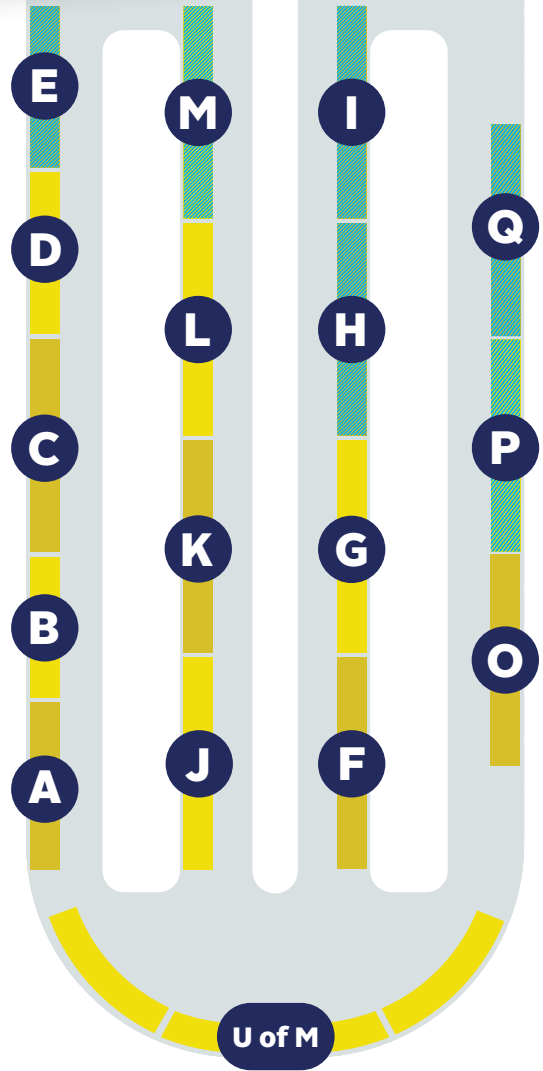

Gate 7
Rt 962 County Rd 73
Pick up

Gate 8
Rt 967 Cottage Grove
Drop off

Gate 9
Rt 967 Cottage Grove
Pick up

Gate 10
Rt 955 95th Ave
Drop off

Gate 11
Rt 955 95th Ave
Pick up

Gate 12-14
MVTA

PARK & RIDE BUSES

FIND YOUR BUS HERE

LANE 1

- A - Employee / Vendor
- B - Corpus Christi
- C - MOP Minnesota Office Plaza
- D - Gathering Place
- E - 35W Ramp* / 2955 Centre Pointe

LANE 2

- J - Grace Lutheran Church
- K - Gloria Dei Lutheran Church
- L - Cavalry Church WB
- M - St. Paul College*

LANE 3

- F - North Heights Lutheran Church
- G - Cent. Methodist/Roseville Covenant/Roseville Corporate Center Lot (RCCL)
- H - Waters Edge*
- I - Rosedale Towers*

LANE 4

- O - Presbyterian Church of the Way/Catholic/United Financial
- P - Health Partners/Children's Home Society*
- Q - Broadway

*Stops in BLUE denote Weekends & Labor Day Only Lots