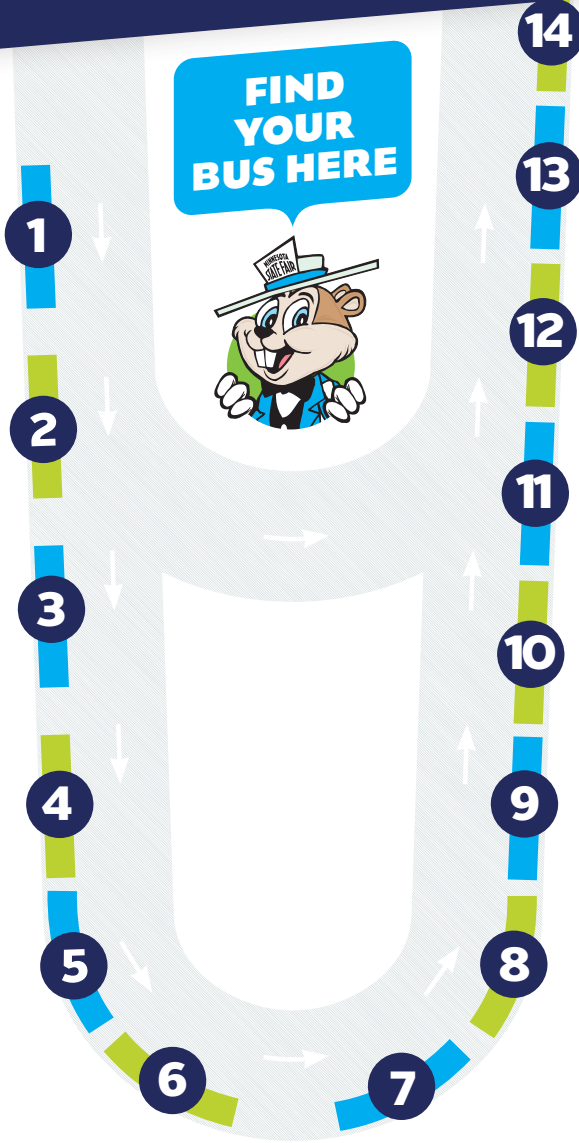

EXPRESS BUSES

FIND YOUR BUS HERE

Gate 1
SouthWest

Gate 2
SouthWest

Gate 3
No assigned route

Gate 4
Rt 961 Bloomington
Pick up

Gate 5
Rt 967 Cottage Grove
Drop off

Gate 6
Rt 962 County Rd 73
Drop off

Gate 7
Rt 962 County Rd 73
Pick up

Gate 8
Rt 967 Cottage Grove
Drop off

Gate 9
Rt 967 Cottage Grove
Pick up

Gate 10
Rt 955 95th Ave
Drop off

Gate 11
Rt 955 95th Ave
Pick up

Gate 12-14
MVTA

PARK & RIDE BUSES

FIND YOUR BUS HERE

LANE 1

- A - Employee / Vendor
- B - Corpus Christi
- C - MOP Minnesota Office Plaza
- D - Gathering Place
- E - 35W Ramp* / 2955 Centre Pointe

LANE 2

- J - Grace Lutheran Church
- K - Gloria Dei Lutheran Church
- L - Cavalry Church WB
- M - St. Paul College*

*Stops in BLUE denote Weekends & Labor Day Only Lots