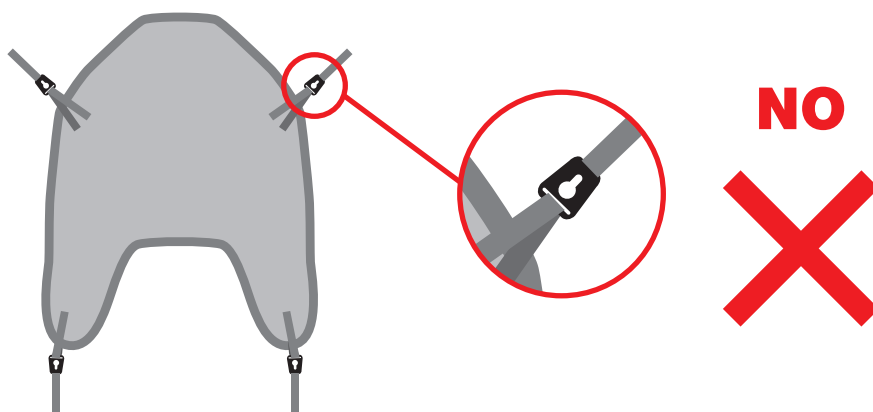

## Sling Compatibility

The ceiling hoist is **ONLY** compatible with slings with **LOOP** attachments.  
**DO NOT** use with any other type of attachment.  
Be careful when using equipment. Owner will not be held liable for injury.