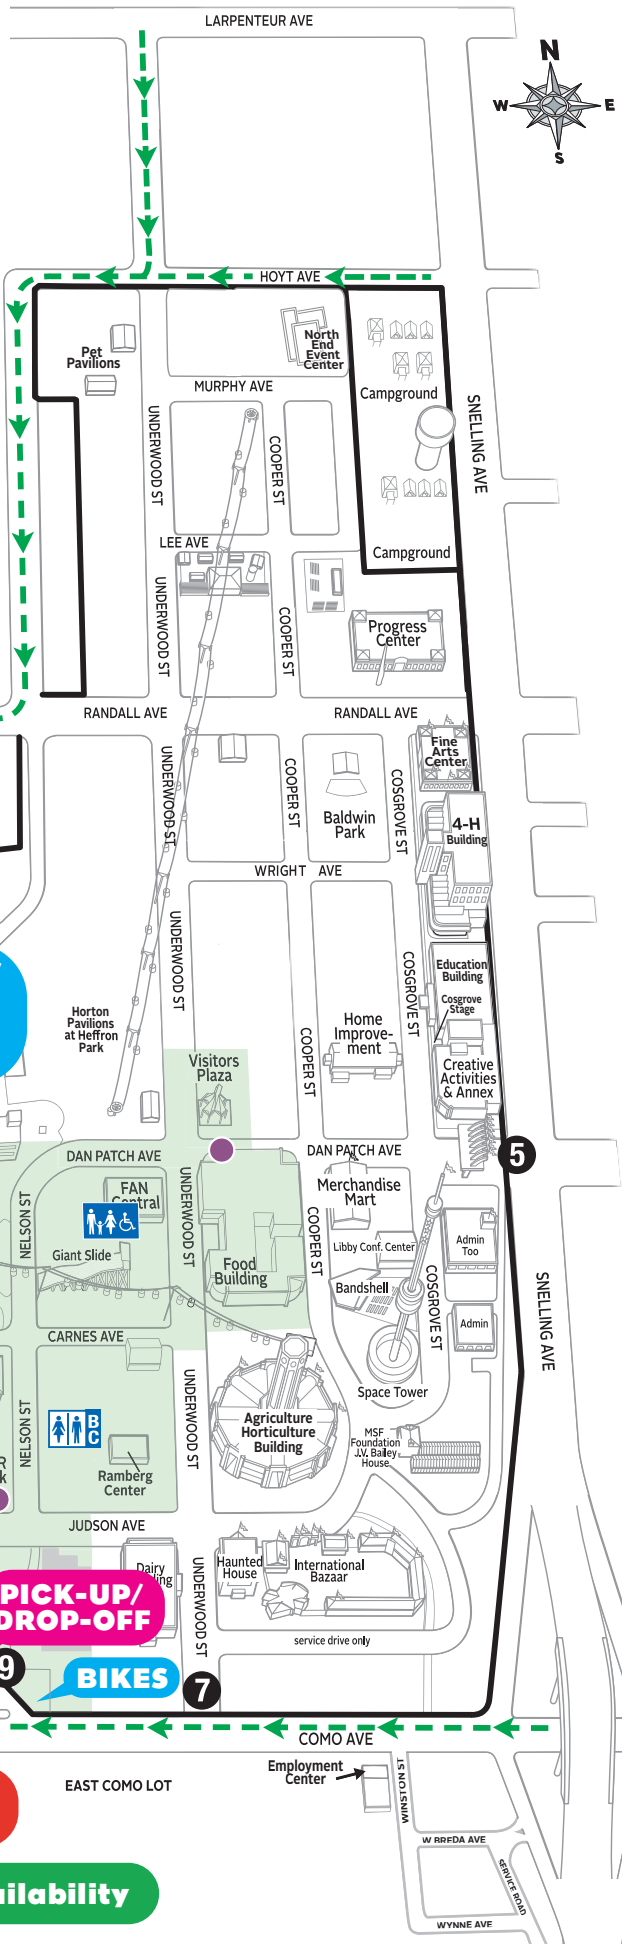

KICKOFF TO SUMMER AT THE FAIR

MAY 23-26 2024

MINNESOTA STATE FAIR

Thank You, Sponsors!

KEY

- Kickoff to Summer Event Area (see separate map for details)
- Entertainment Stages
- Vehicle Entrance/Exit Route
- Accessible Parking
- Accessible Restrooms with Baby Changing Stations
- Accessible Restrooms with Family & Baby Changing Facilities
- Restrooms with Baby Changing Facilities

FREE PARKING

ENTRANCE GATE

**WHEELCHAIR/
SCOOTER/
STROLLER
RENTAL**

BIKES

**WHEELCHAIR/
SCOOTER/
STROLLER
RENTAL**

**PICK-UP/
DROP-OFF**

BIKES

ENTRANCE GATE

FREE PARKING Most availability