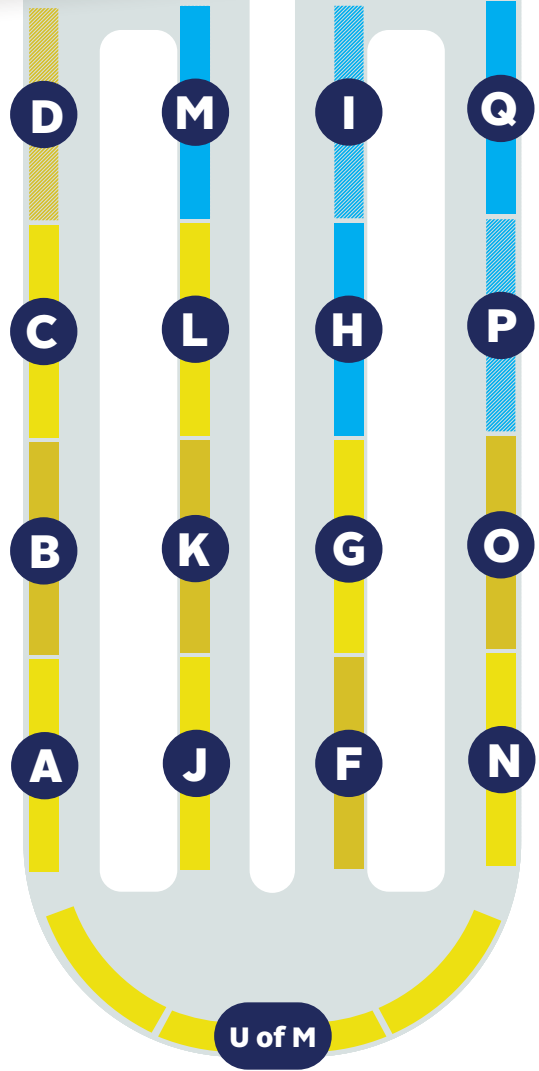

# EXPRESS BUSES

FIND YOUR BUS HERE

**Gate 1**  
SouthWest  
**Gate 2**  
SouthWest  
**Gate 3**  
SouthWest  
**Gate 4**  
Rt 965 Maplewood

**Gate 5**  
Rt 967 Cottage Grove  
**Gate 6**  
Rt 961 Bloomington  
**Gate 7**  
Rt 969 Maple Grove  
**Gate 8**  
No assigned Route

**Gate 9**  
Rt 962 County Rd 73  
**Gate 10**  
No assigned Route  
**Gate 11**  
Rt 955 95th Ave  
**Gate 12-14**  
MVTA

# PARK & RIDE BUSES

FIND YOUR BUS HERE

**LANE 1**  
A - State Fair Employees / Vendors  
B - Corpus Christi  
C - Minnesota Office Plaza (MOP)  
D - The Gathering Place

**LANE 2**  
J - Grace Lutheran Church  
K - Gloria Dei Lutheran Church  
L - Calvary Church White Bear  
M - St. Paul College\*

\*Stops in BLUE denote Weekends & Labor Day Only Lots

**LANE 3**  
F - North Heights Lutheran Church  
G - Cent. Methodist/Roseville  
Covenant/Roseville Corporate Center Lot (RCCL)

H - Waters Edge\*  
I - Rosedale Towers\*