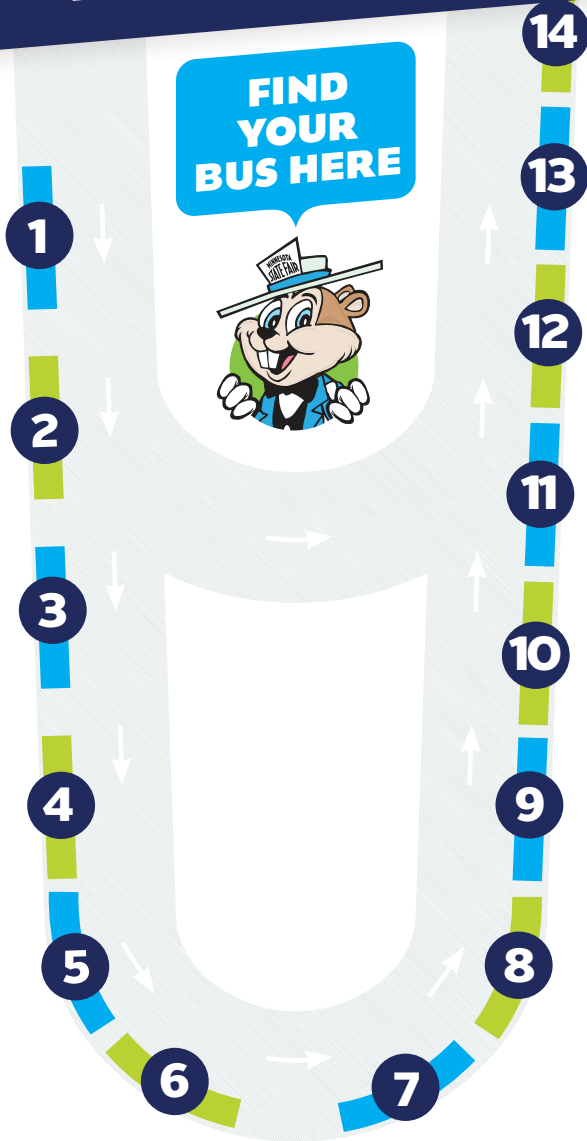

# EXPRESS BUSES

FIND YOUR BUS HERE

**Gate 1**  
SouthWest  
**Gate 2**  
SouthWest  
**Gate 3**  
SouthWest  
**Gate 4**  
Rt 965 Maplewood

**Gate 5**  
Rt 967 Cottage Grove  
**Gate 6**  
Rt 961 Bloomington  
**Gate 7**  
Rt 969 Maple Grove  
**Gate 8**  
No assigned Route

**Gate 9**  
Rt 962 County Rd 73  
**Gate 10**  
No assigned Route  
**Gate 11**  
Rt 955 95th Ave  
**Gate 12-14**  
MVTA

# PARK & RIDE BUSES

FIND YOUR BUS HERE

**LANE 1**  
A - State Fair Employees / Vendors  
B - Corpus Christi  
C - Minnesota Office Plaza (MOP)  
D - The Gathering Place

**LANE 2**  
J - Grace Lutheran Church  
K - Gloria Dei Lutheran Church  
L - Calvary Church White Bear  
M - St. Paul College\*

\*Stops in BLUE denote Weekends & Labor Day Only Lots

**LANE 3**  
F - North Heights Lutheran Church  
G - Cent. Methodist/Roseville  
Covenant/Roseville Corporate Center Lot (RCCL)

H - Waters Edge\*  
I - Rosedale Towers\*