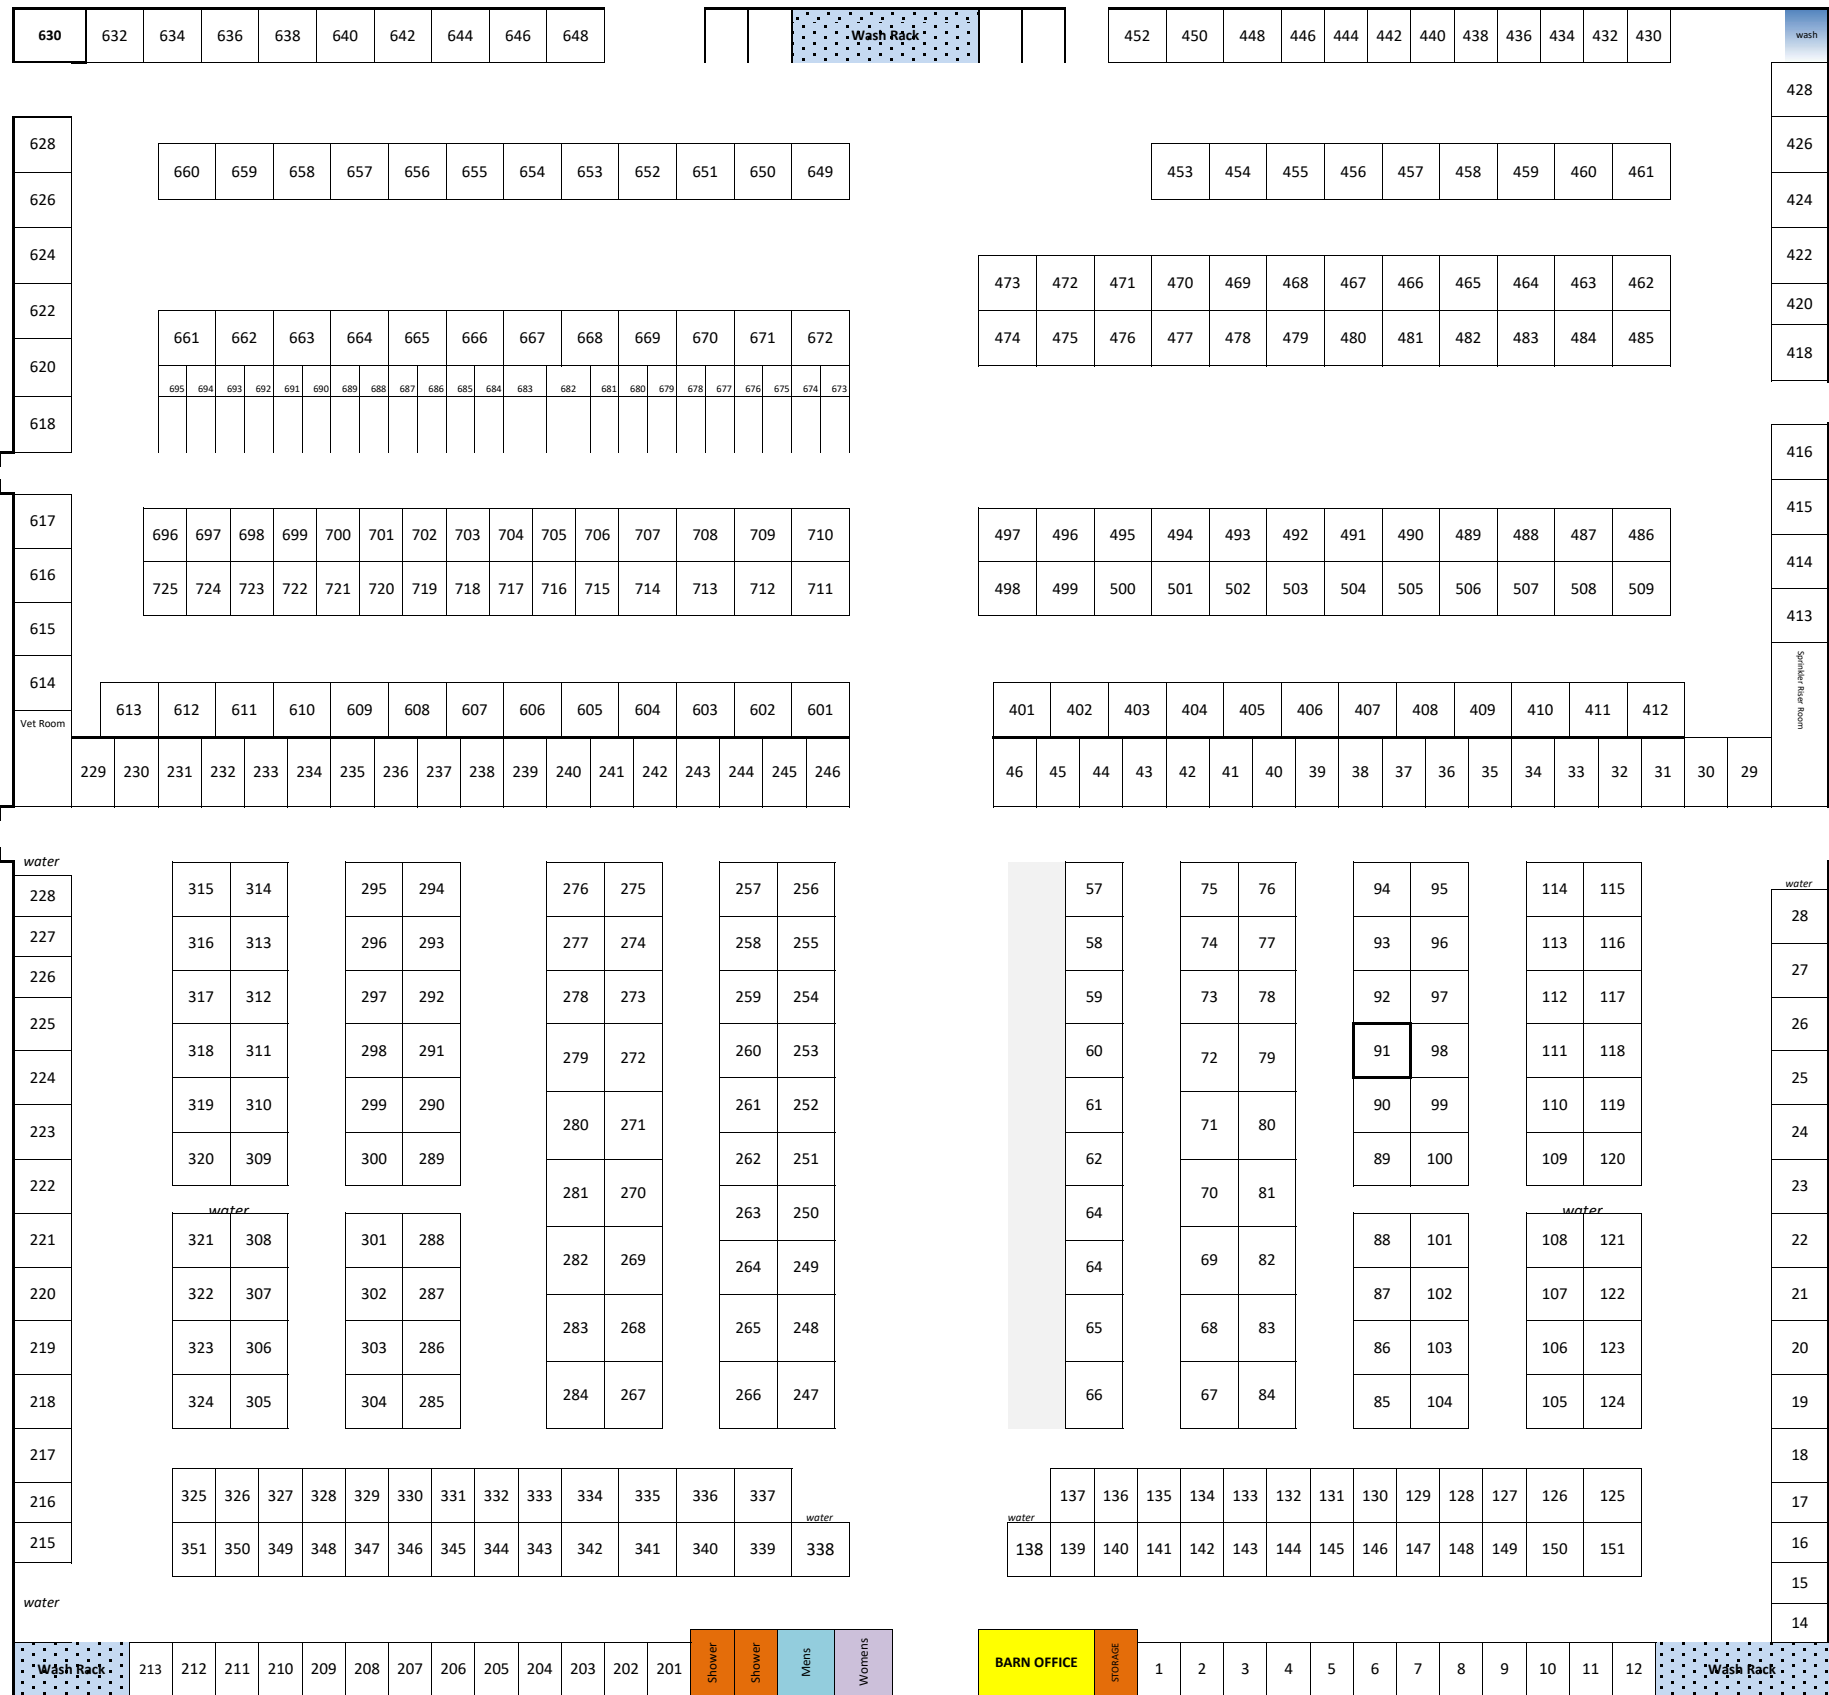

Minnesota State Fair Horse Barn Stalls

Compeer

16	
15	17
14	18
13	19
12	20
11	21
10	22
	23
	24
9	25
8	26
7	27
6	28
5	29
4	30
3	31
2	32
1	33
	34

WASH RACK

HORSE BARN