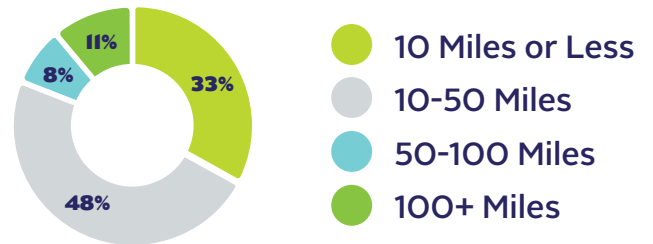

Distance From Home to Fair